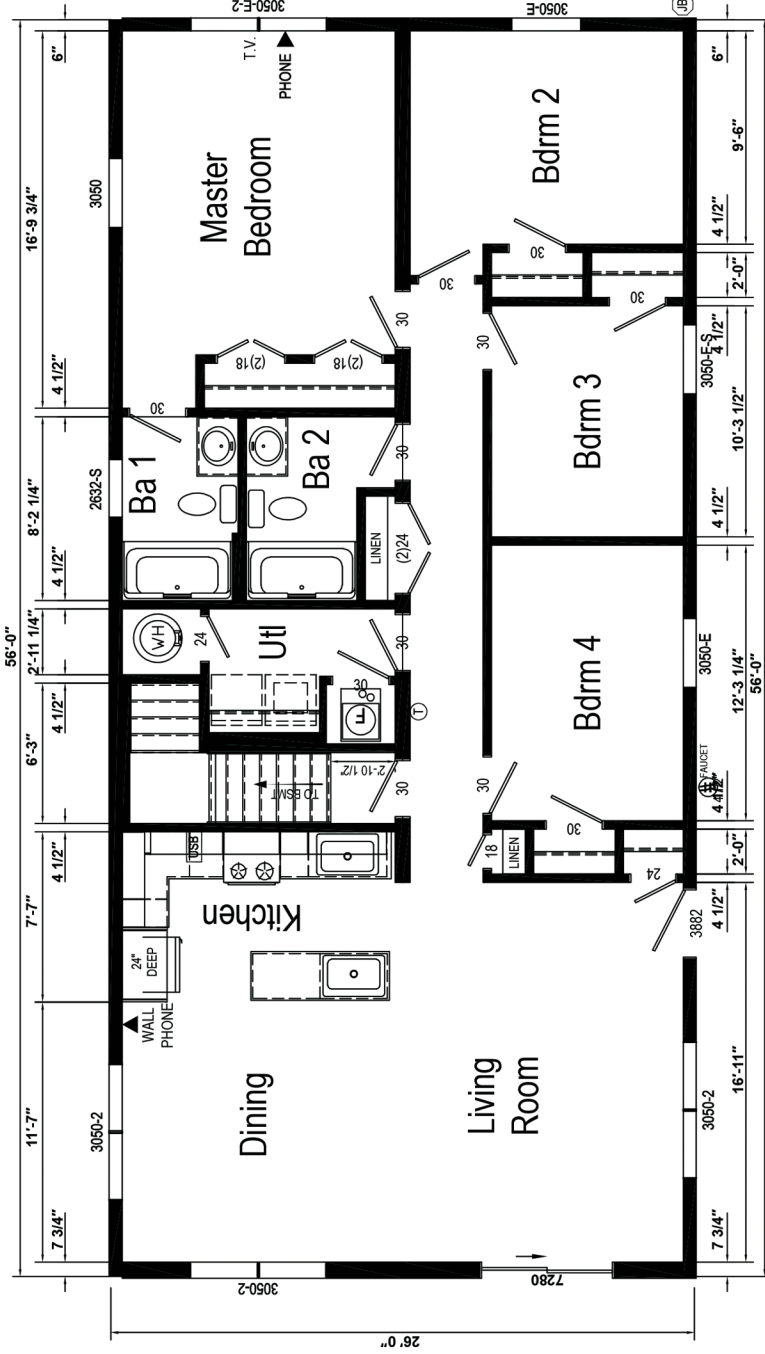

4 BEDROOM

FLOOR PLAN C.1
26X56

DETAILS

1,456 RESIDENCE SQ. FT.

4 BEDROOM

2 BATHROOM

4 BEDROOM, 2 BATH

FULLY DETACHED

SINGLE UNIT