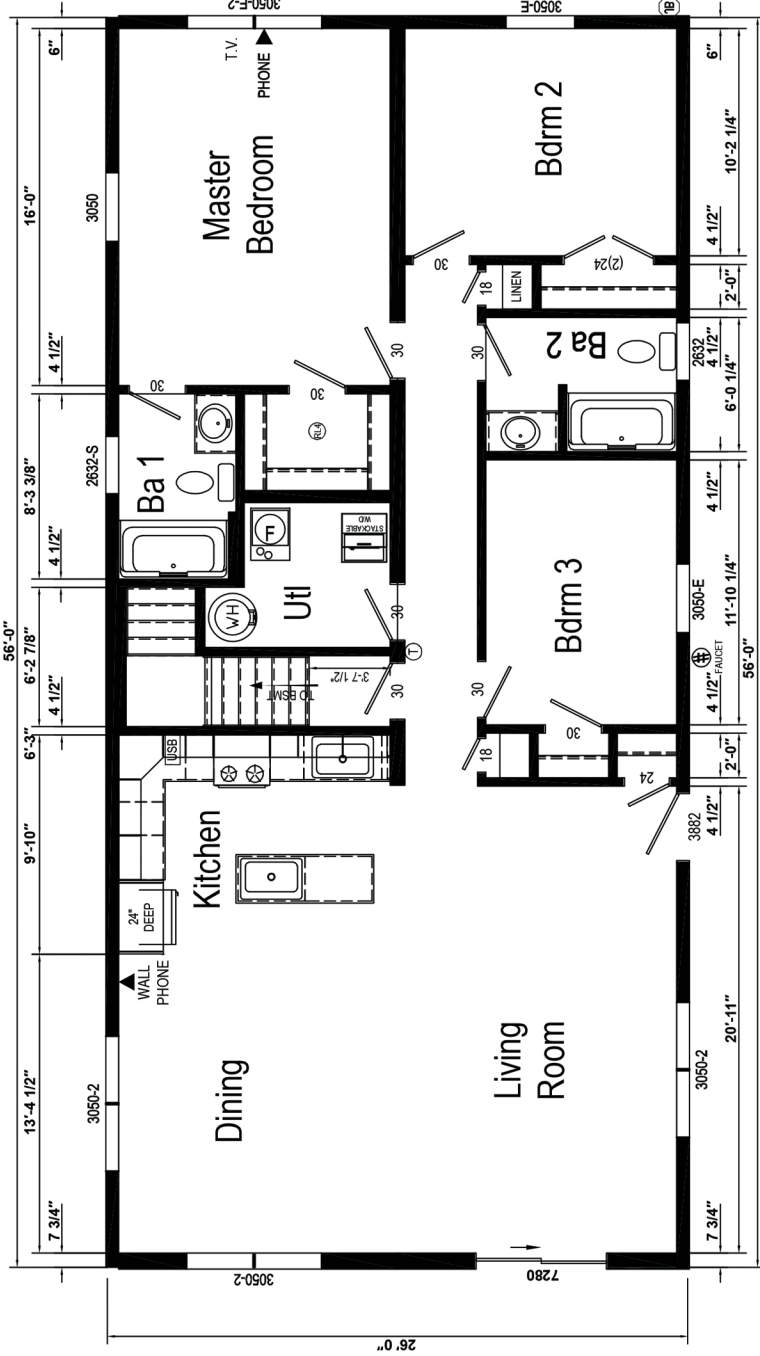

3 BEDROOM

FLOOR PLAN B.1
26X56

DETAILS

1,456 RESIDENCE SQ. FT.

3 BEDROOM

2 BATHROOM

3 BEDROOM, 2 BATH

FULLY DETACHED

SINGLE UNIT