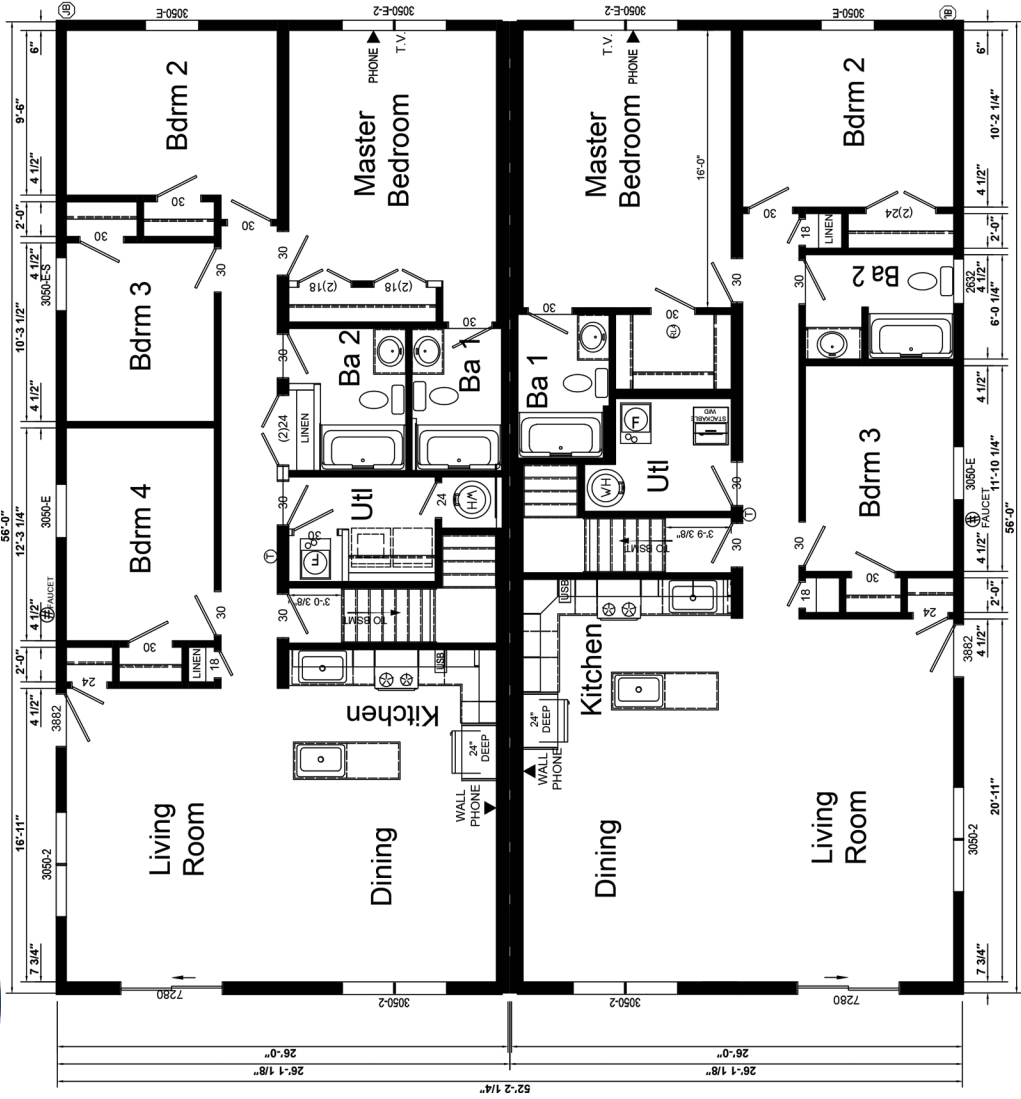

# 3/4 BEDROOM

FLOOR PLAN A.1  
26X56

## DETAILS

1,456 RESIDENCE SQ. FT.

3/4 BEDROOM

2 BATHROOM

3/4 BEDROOM, 2 BATH

SEMI ATTACHED

SINGLE UNIT